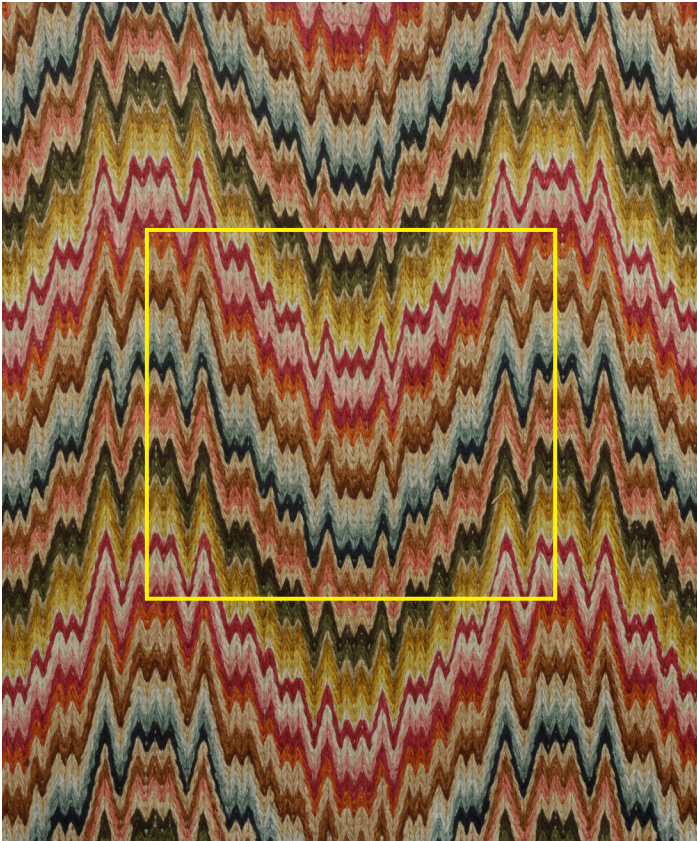

namaysamay

Rouen Multi | FLM-01-TN

Design	Rouen
Colour	Multi
Code	FLM-01-TN
Composition	Wool on Linen
Width	cm / in
Repeat	cm (h) cm (v) in (h) in (v) g
Weight	
Notes

Rouen Multi | FLM-01-TN

www.namaysamay.com